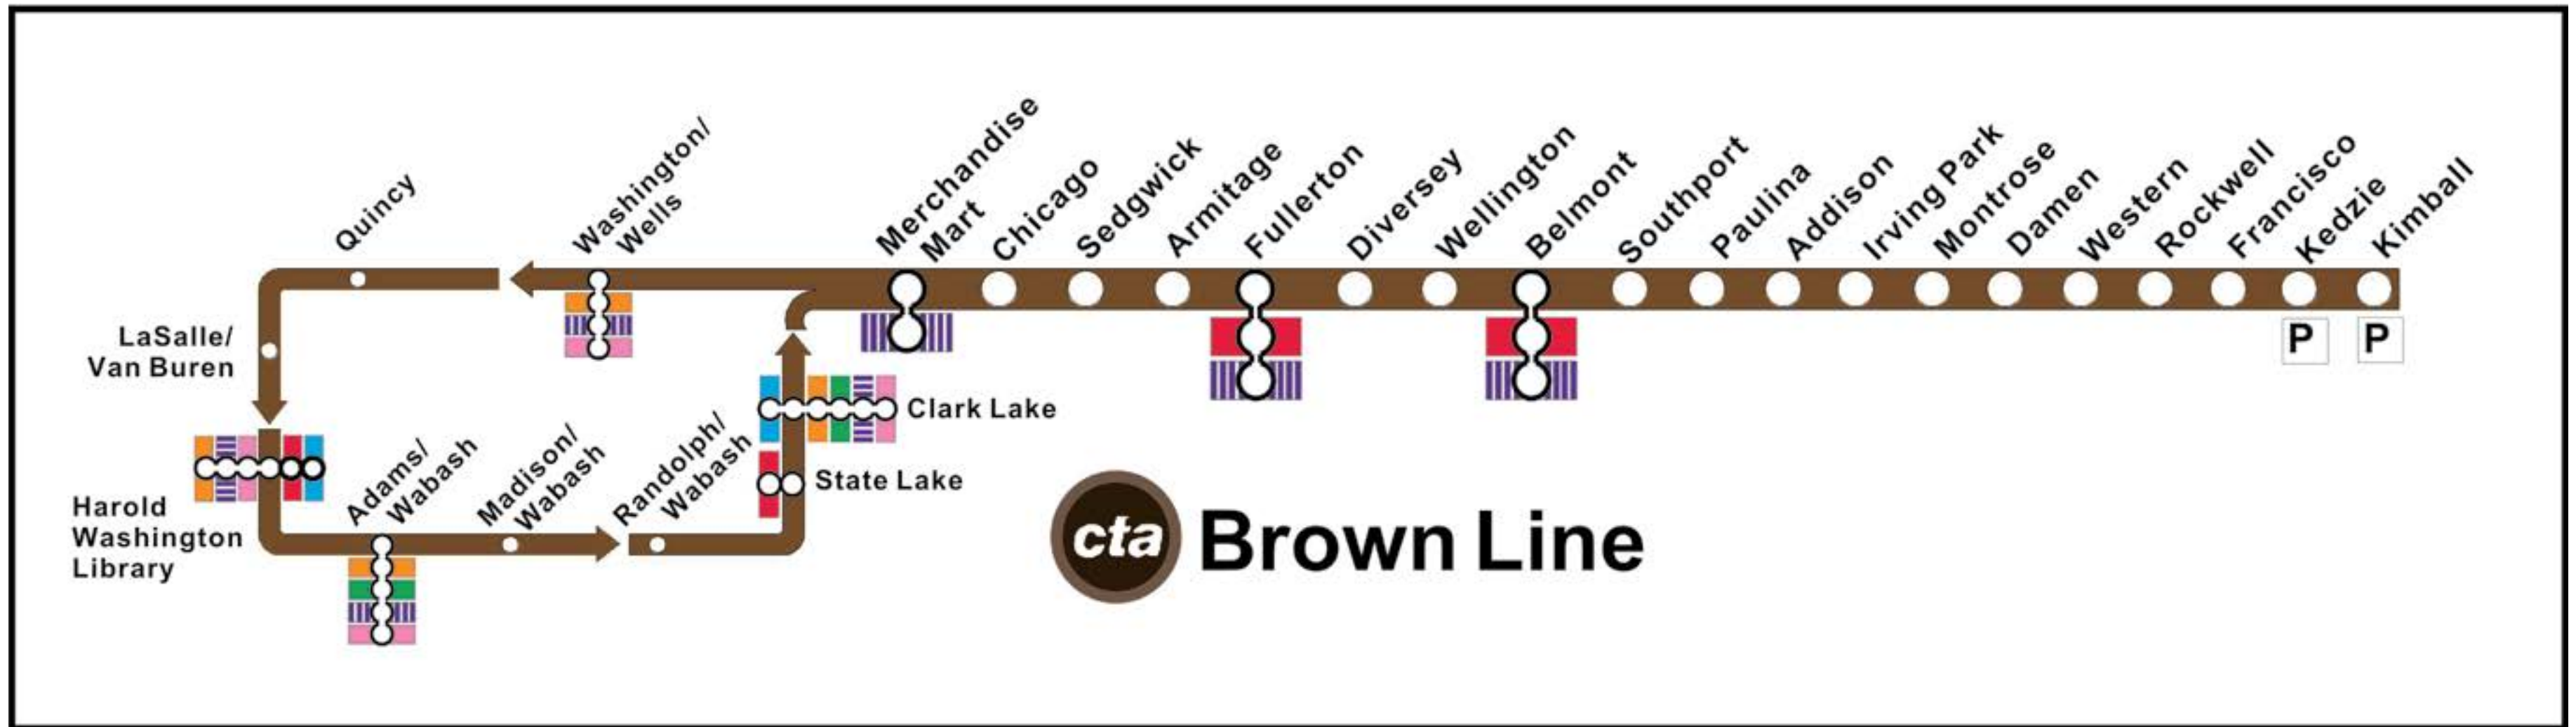

SIGNAGE

Signage can be functional or artistic. Our mosaics blend both, seamlessly integrating information with design for a memorable, visually stunning experience—perfect for enhancing your space and creating Instagram-worthy moments.