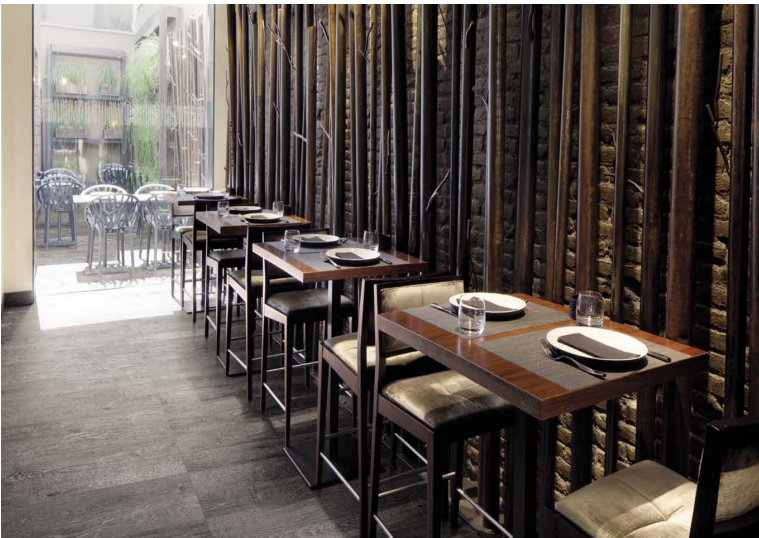

# WHARF

Wire-brushed ceruse wood is classic and estate oriented and our Wharf porcelain wood series uses the latest printing technology to faithfully recreate this effect on a through-body porcelain. Whether you are trying to recreate a rustic barn look on a facade or a vintage French oak floor, this plank will deliver a long-lasting aesthetic for your project.

Suitable both indoors and out, Wharf ensures a seamless transition in any project.

SMOKE

SAND

FOG

FOAM

IN STOCK:

8X48

SPECIAL ORDER: