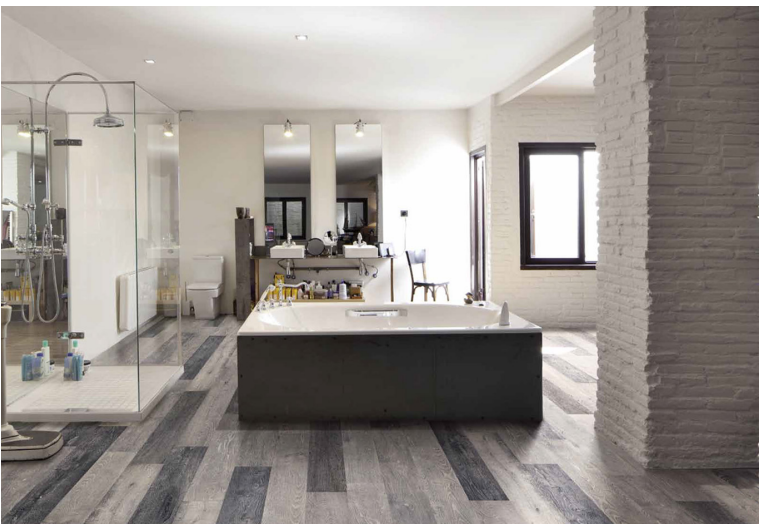

# WHARF

Wire-brushed ceruse wood is classic and estate oriented and our Wharf porcelain wood series uses the latest printing technology to faithfully recreate this effect on a through-body porcelain. Whether you are trying to recreate a rustic barn look on a facade or a vintage French oak floor, this plank will deliver a long-lasting aesthetic for your project.

Suitable both indoors and out, Wharf ensures a seamless transition in any project.

SMOKE

SAND

FOG

FOAM

IN STOCK:

8X48

SPECIAL ORDER: