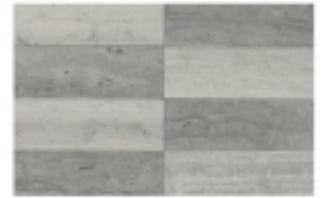

Collective

Four fundamental stones in contemporary cuts, with monolithic and combined mosaics, present an elegant contemporary design-way for upscale hospitality and luxury residential projects. The clean white of the Alabastrine; the masculine Sepia Brown; the enveloping Fog and the natural flow of our newest veined marble, River, provide designers with a rich palette of stone for their luxe project.

In addition to our stocked formats, our Collective series can be cut-to-size for projects utilizing slabs, tile, mosaics and waterjets.

RIVER

C041