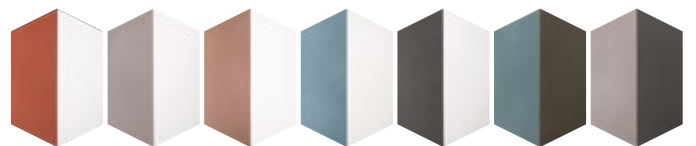

INDOCHINE™

GRAFIQUE

Our Grafique collection of cement tiles assembles a group of consistent colorways across like-minded patterns to create a modern system of pattern for designers to start from. Any of these patterns can be re-colored and colors may be mixed within a pattern to create new interpretations of our series. 75-colors are available. Plain, matching field tiles offer an opportunity to rearrange patterns and create informational or other ambient directionality in a hospitality environment.

Stripe

Box

Diagnol

Diagnol Stripe

Hexlong

INDOCHINE™

COLONIAL

These classic cement tile patterns have been used for generations. Updated in either bolder or muted colorings, they can manipulate the aesthetics of your project to reflect your regional palette. The colonial history of cement tiles, from France to Morocco to Vietnam, have allowed them to become both stylistic and functional building materials in regions where unfired product use was common. We invite you to enquire about bespoke patterns and projects.