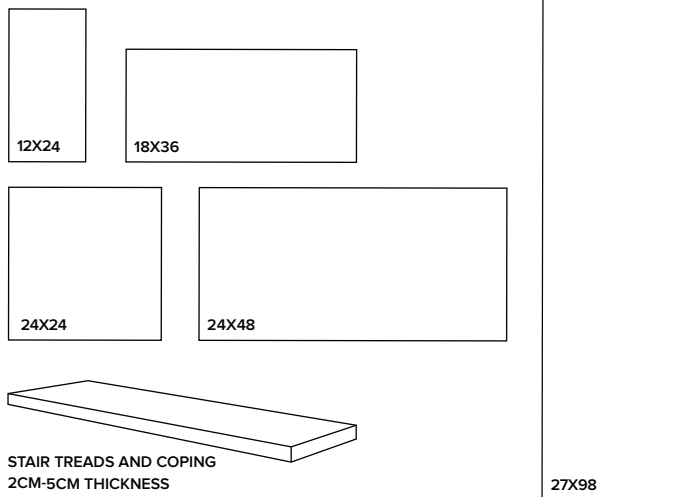

STANDARD FORMAT CUSTOMIZATION AVAILABLE:

TECHNICAL INFORMATION		STANDARD	VALUE
	SLIP RESISTANCE	DCOF	>0.42